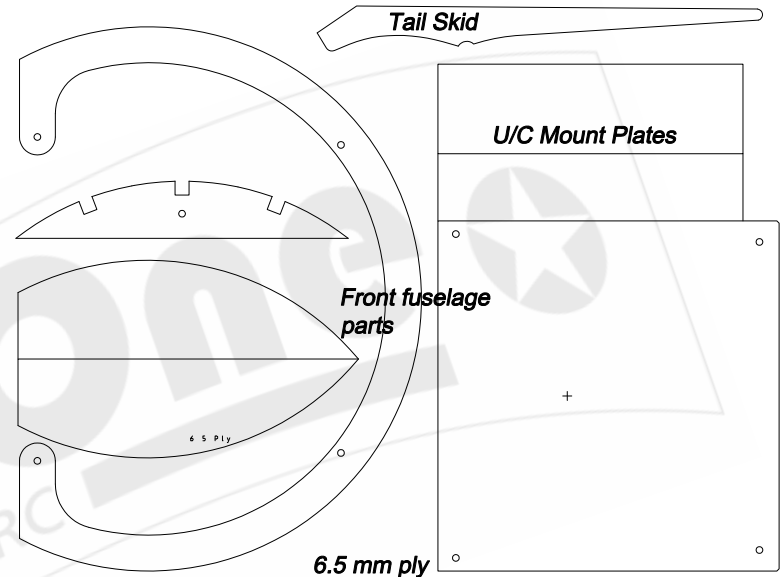

1.5 mm ply  
Wing Rings

Fuselage Doublers

3.0 mm ply

3.0 mm ply

Wing Tips

Tail Skid

U/C Mount Plates

Front fuselage parts

6.5 ply

6.5 mm ply

Fuselage Lower Sides x 2

1.5 mm ply Lower  
Forward Fuselage