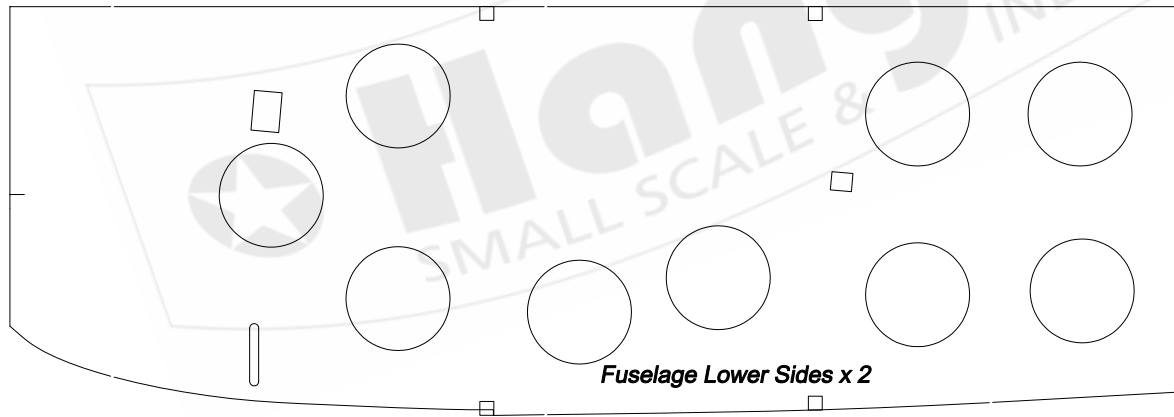

1.5 mm ply  
Wing Rings

Fuselage Doublers

3.0 mm ply

3.0 mm ply

Wing Tips

Tail Skid

U/C Mount Plates

Front fuselage parts

6.5 ply

6.5 mm ply

Fuselage Lower Sides x 2

1.5 mm ply Lower  
Forward Fuselage