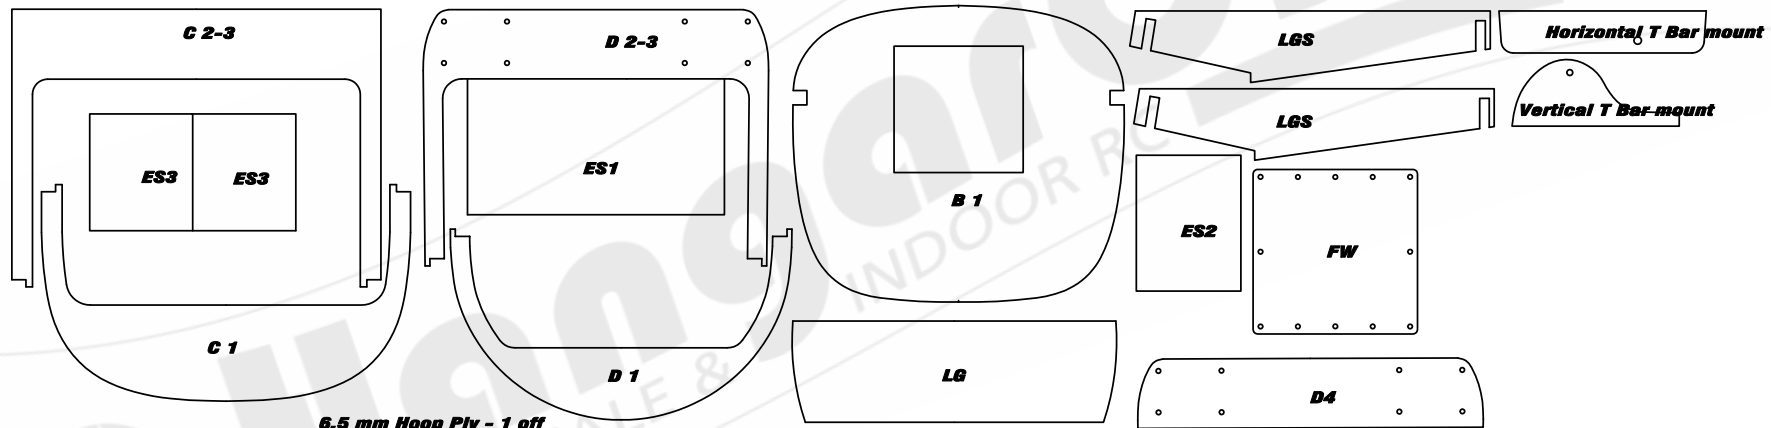

**3.0 MM Poplar Ply - 1 off**

**6.5 mm Hoop Ply - 1 off**

**0.8 mm Birch Ply - 1 off**

**1.5 mm Hoop Ply - 1 off**

**1.0 mm Clear polyethylene - Windscreens**